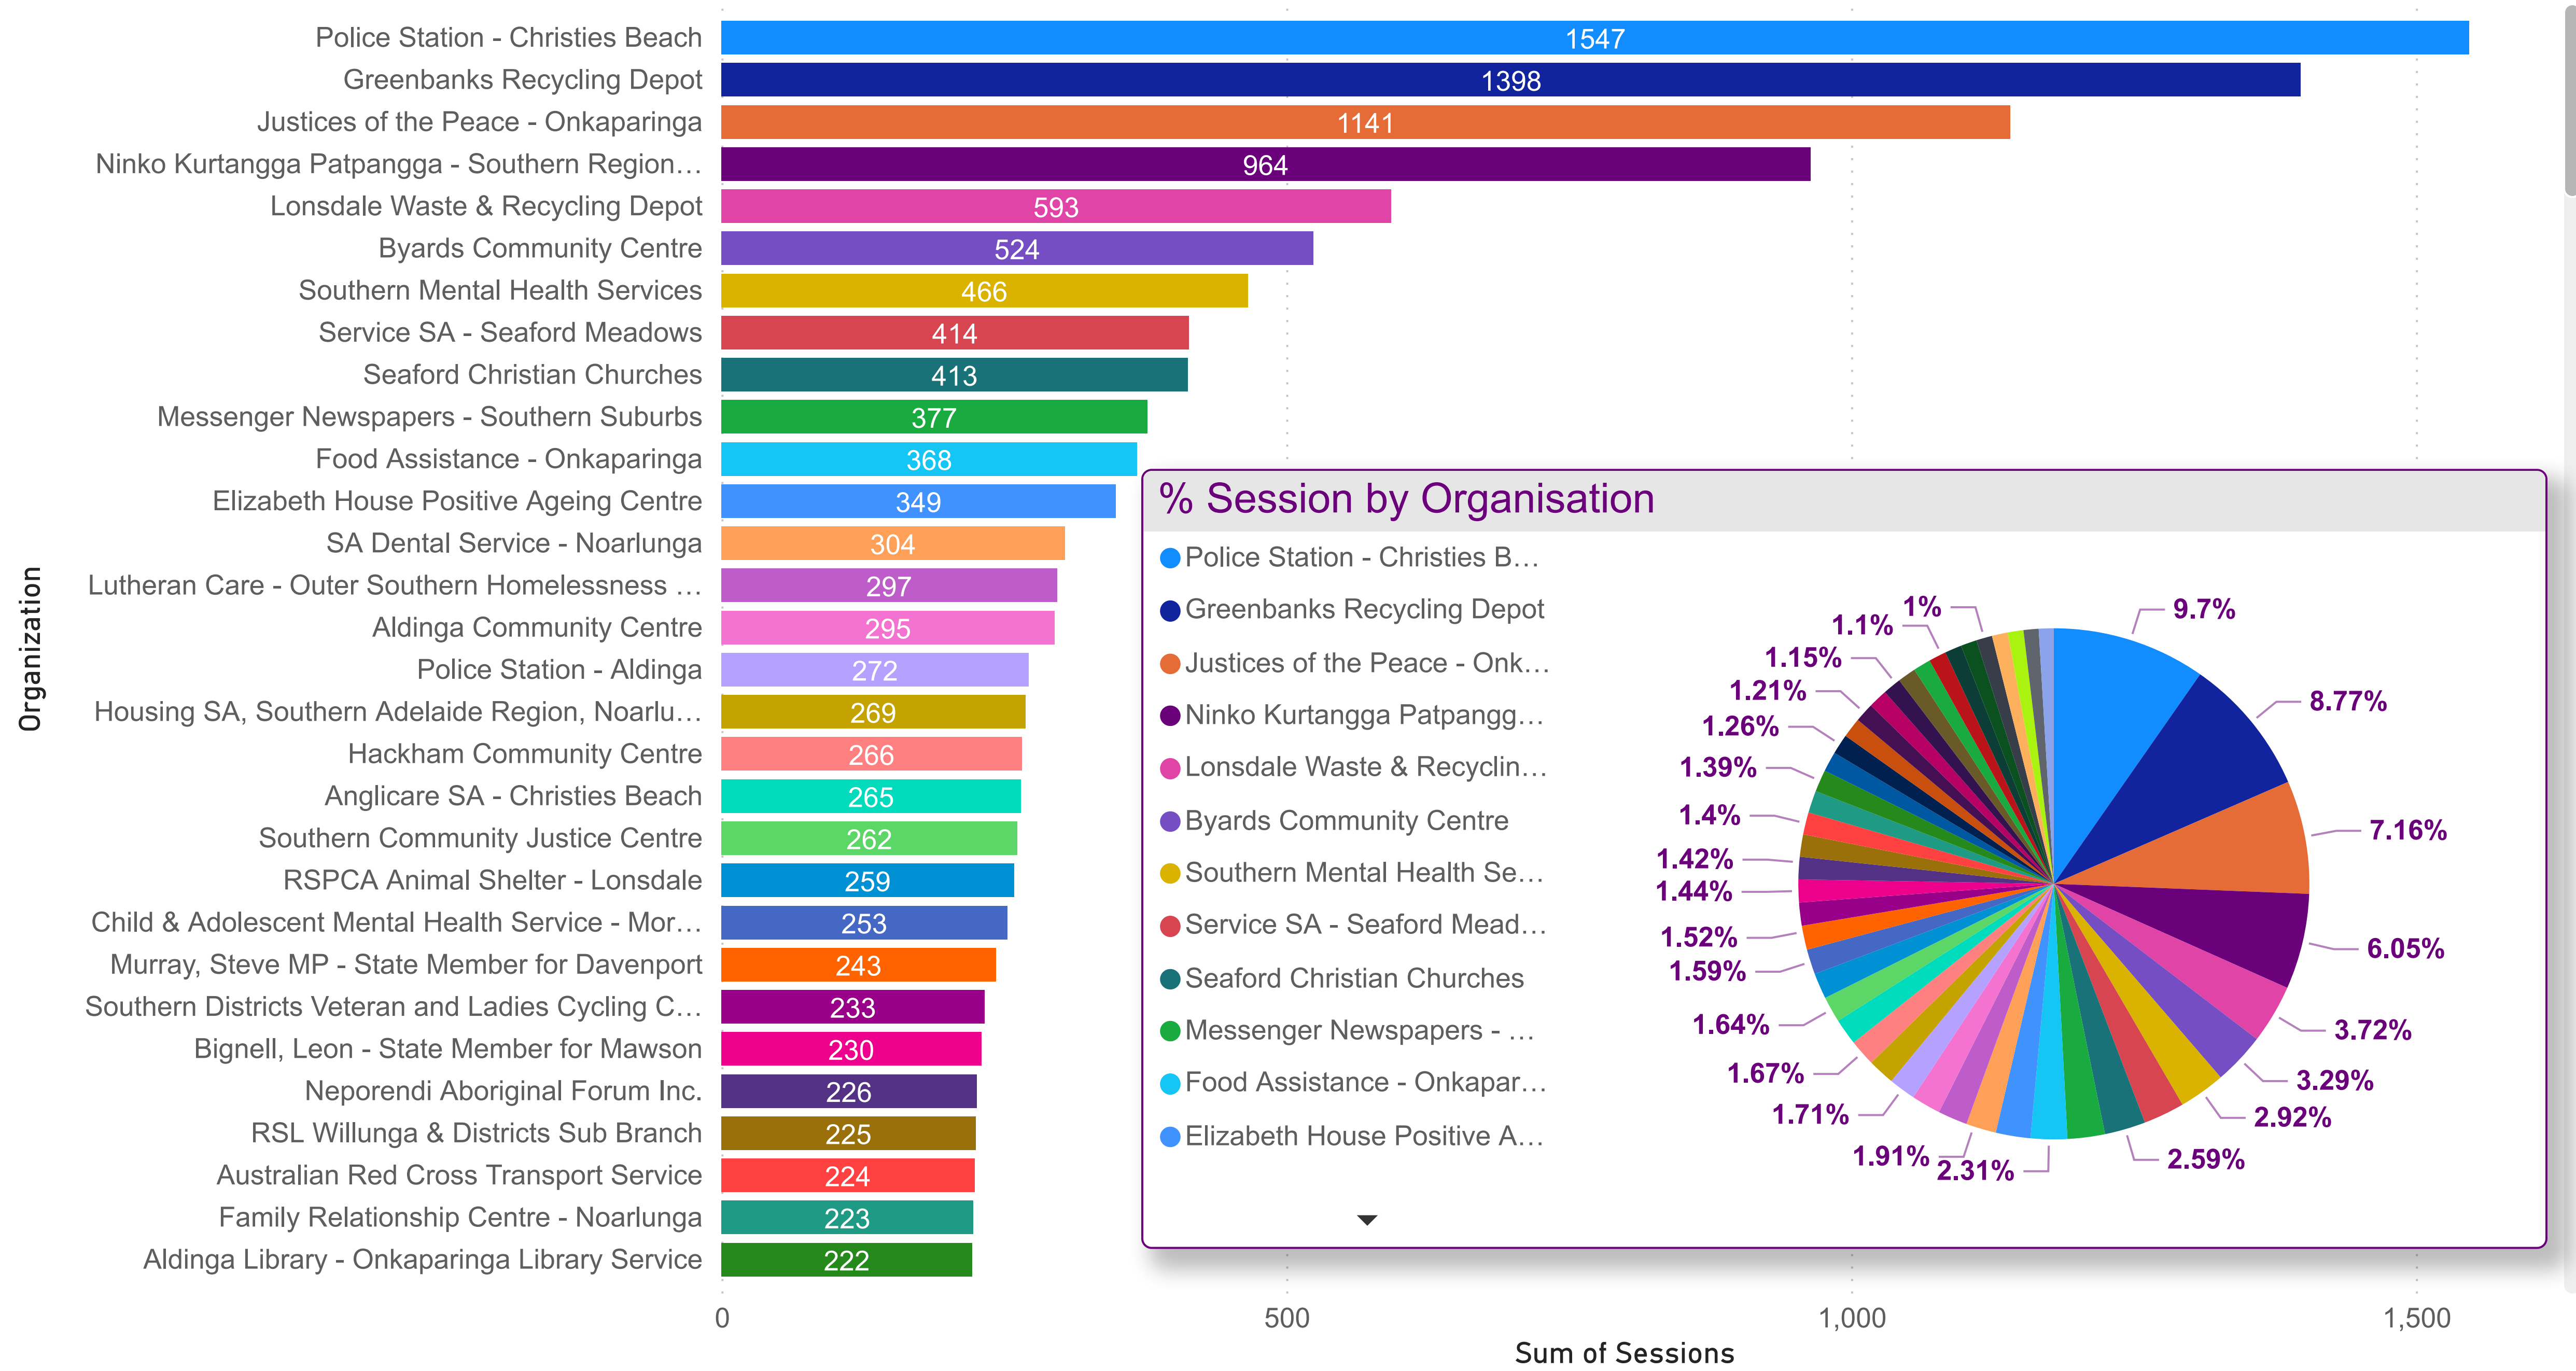

Onkaparinga Council - Organisation Count by Primary Category (FY 2020 - 2021)

Onkaparinga Council - Session by Organisation (FY 2020 - 2021)

FY 2020 - 2021

Primary Category, Organization

- ▶ Community Organisation & Development
- ▶ Accommodation
- ▶ Animals, Birds
- ▶ Citizenship, Nationality
- ▶ Communication & Information Services
- ▶ Communication & Information Services
- ▶ Community Organisation & Development
- ▶ Education
- ▶ Employment
- ▶ Environment & Heritage
- ▶ Finance, Income, Business
- ▶ Government
- ▶ Health & Disability
- ▶ Law & Justice
- ▶ Material & Practical Needs
- ▶ Personal & Family Support
- ▶ Personal & Family Support
- ▶ Public Safety
- ▶ Recreation
- ▶ Religion & Philosophy

Organization	Sum of Sessions
40 Army Cadet Unit - Noarlunga	70
40 Plus Gym	11
4th Generation Clinics	90
50 plus Activity Club	32
A Cake You Crave	2
Aberfoyle Campus Schools OSHC	38
Aberfoyle Community Centre	19
Aberfoyle Hub Community Children's Centre	1
Aberfoyle Hub Preschool	6
Aberfoyle Hub R-7 School	7
Aberfoyle Park Baptist Church	16
Aberfoyle Park Campus Preschool	1
Aberfoyle Park Christadelphian Ecclesia	24
Aberfoyle Park High School	2
Aberfoyle Park Post Office	12
Aberfoyle Park Primary School Campus	34
Aberfoyle Park Schools Ministry Network	3
Aberfoyle Park Scout Group	21
Aberfoyle Social Links – for over 65 years of age	3
Aberfoyle Walkers	7
Aboriginal Health Services - Noarlunga and Clovelly Park	92
ACH Group Inc. - Health & Community Services Southern	29
Total	34816