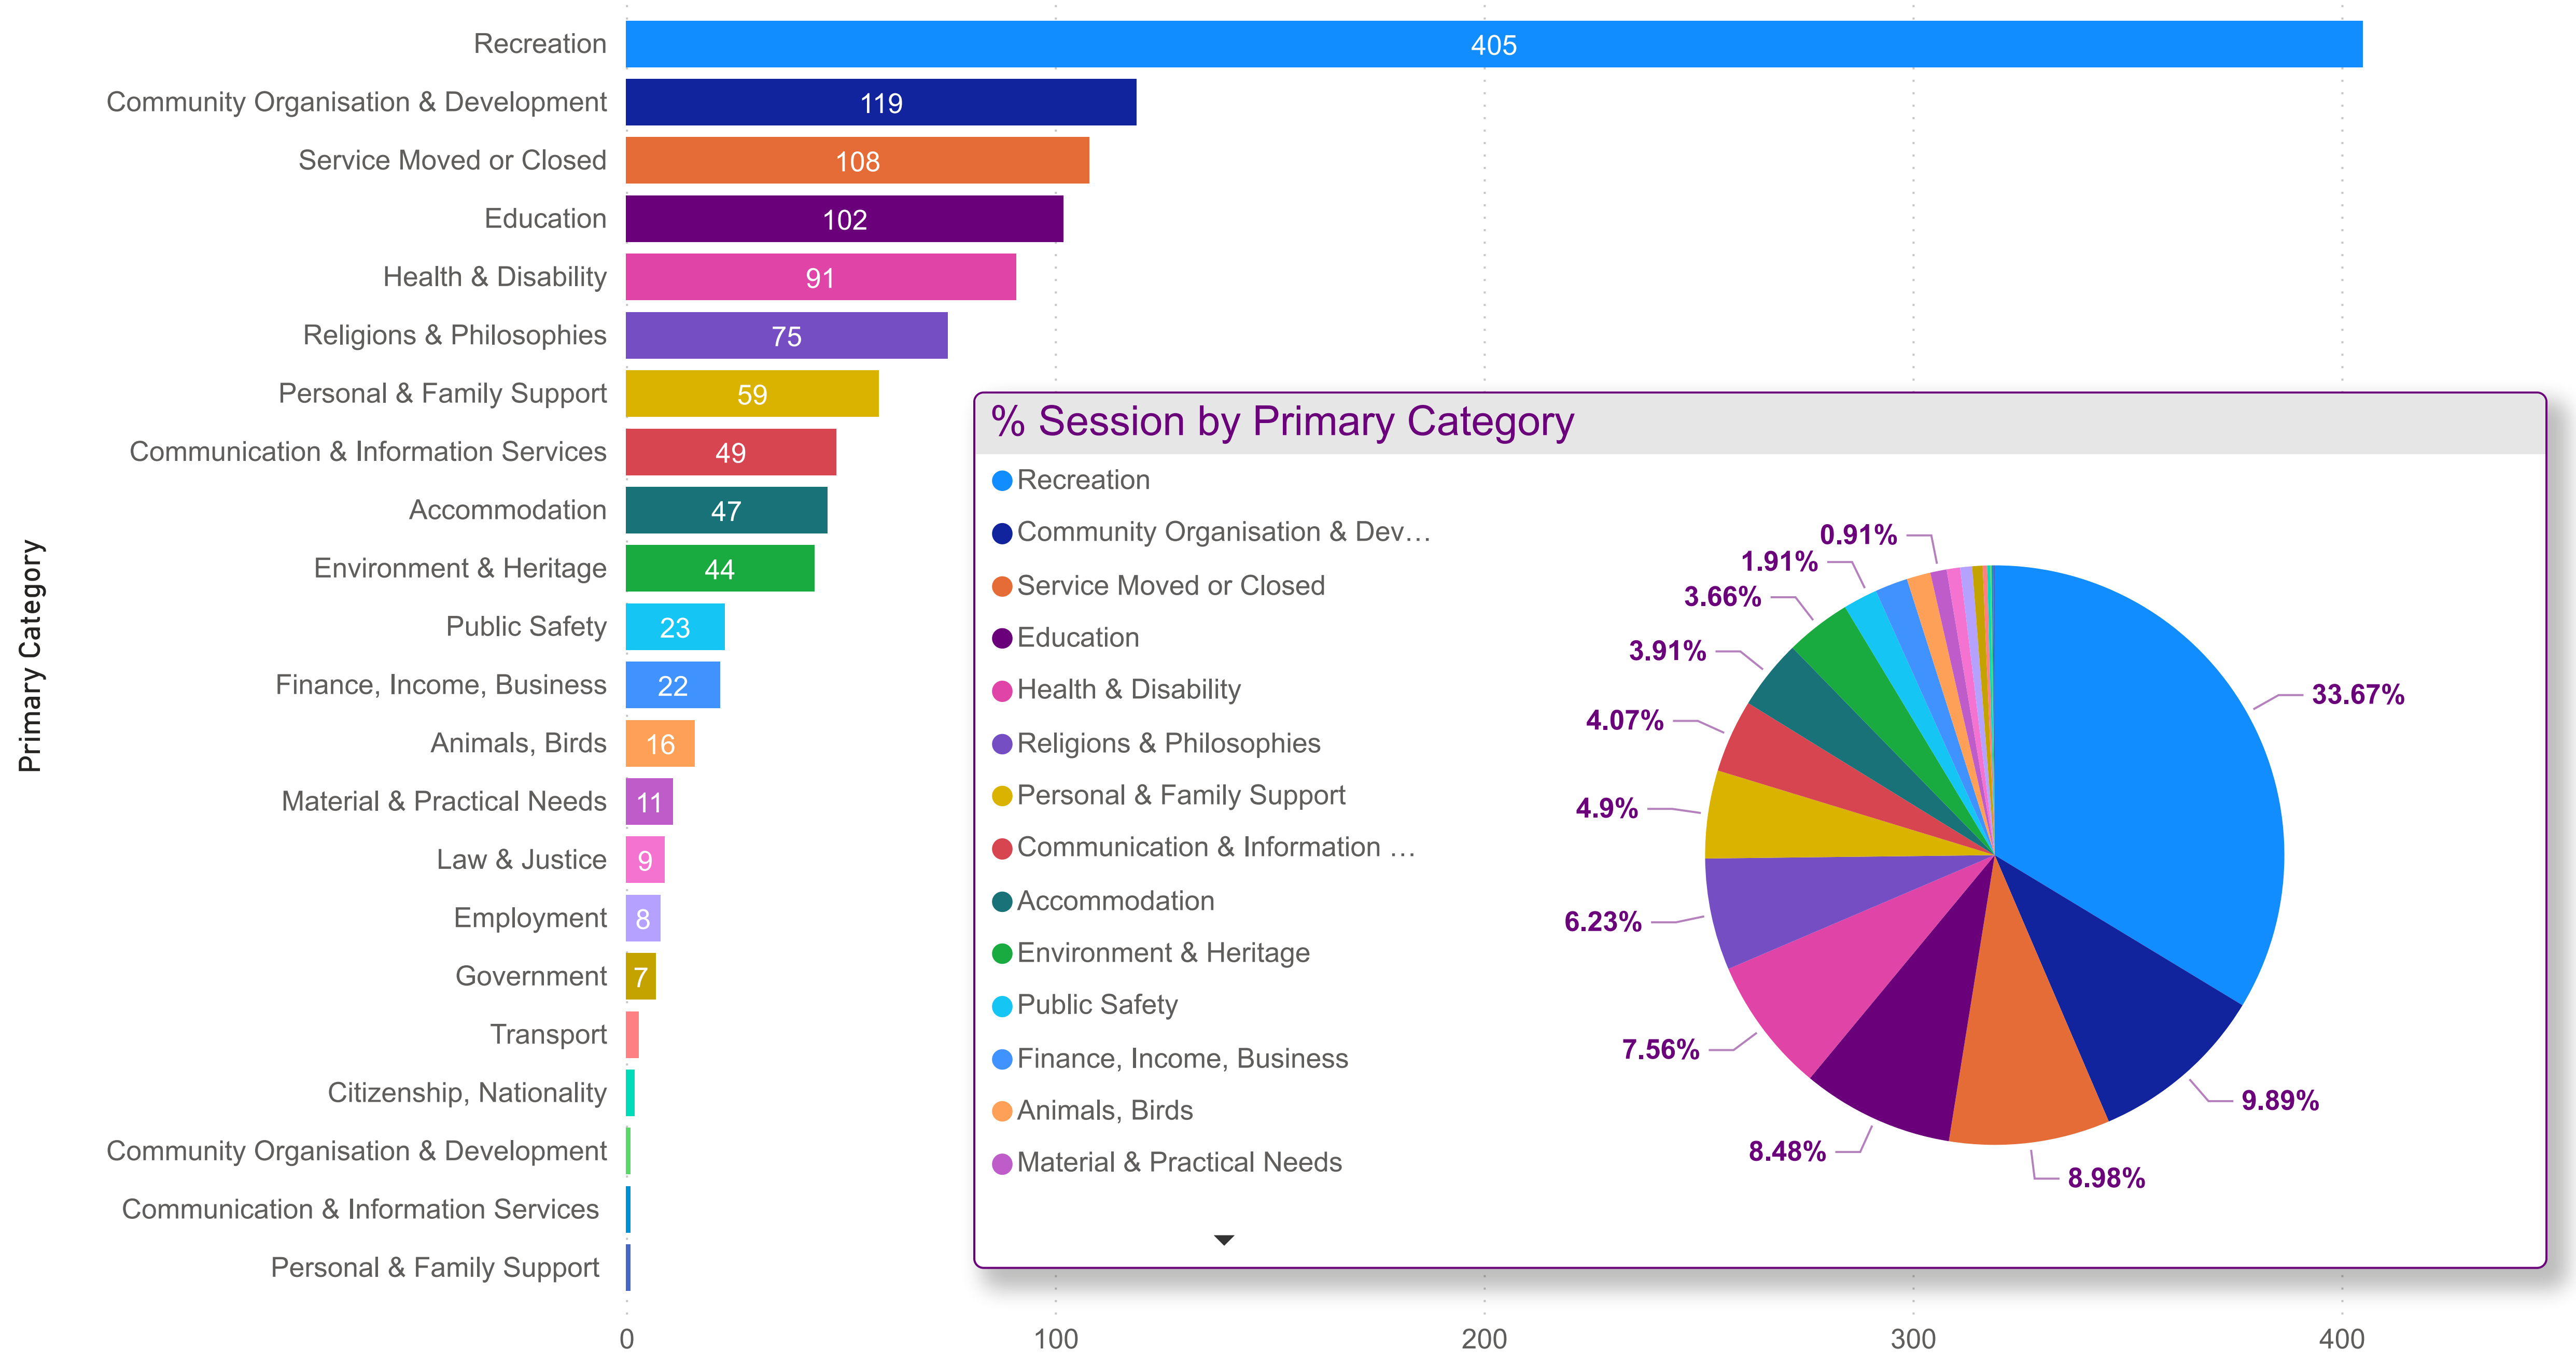

Onkaparinga Council - Organisation Count by Primary Category (FY 2020 - 2021)

Onkaparinga Council - Session by Organisation (FY 2020 - 2021)

FY 2020 - 2021

Primary Category, Organization

- ▶ Community Organisation & Development
- ▶ Accommodation
- ▶ Animals, Birds
- ▶ Citizenship, Nationality
- ▶ Communication & Information Services
- ▶ Communication & Information Services
- ▶ Community Organisation & Development
- ▶ Education
- ▶ Employment
- ▶ Environment & Heritage
- ▶ Finance, Income, Business
- ▶ Government
- ▶ Health & Disability
- ▶ Law & Justice
- ▶ Material & Practical Needs
- ▶ Personal & Family Support
- ▶ Personal & Family Support
- ▶ Public Safety
- ▶ Recreation
- ▶ Religion & Philosophy